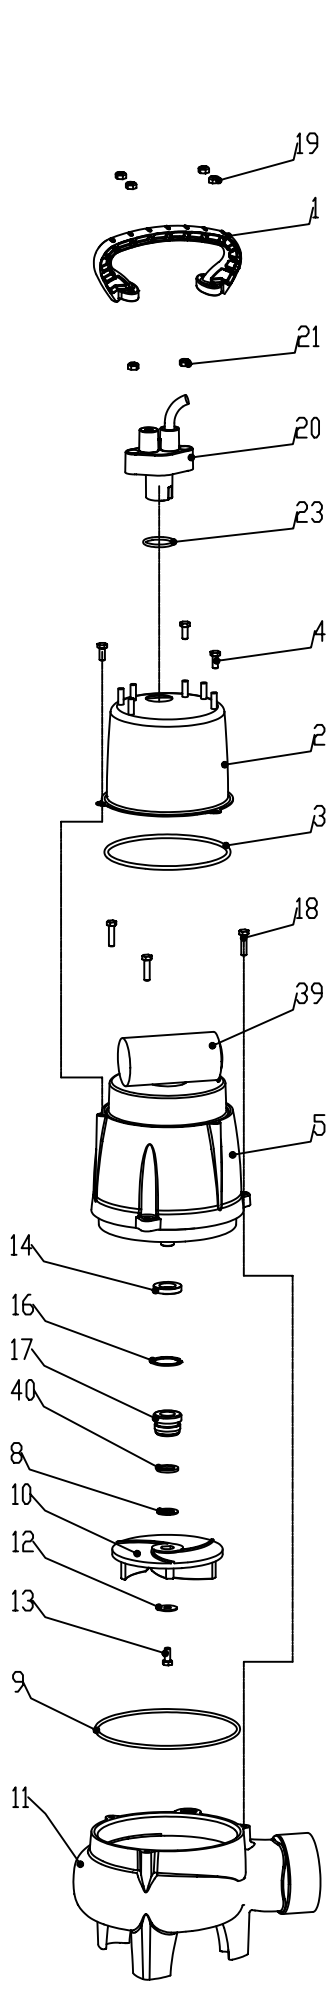

OIL FILL

KS OPTION

VENTING

VO VERSION

POMPDIRECT

T +31 29 445 77 12 Bloemendalerweg 14
info@pompdirect.nl 1382 KC Weesp (NL)

C	SPARE PARTS LIST / ERSATZTEILANLISTE 3.337 -03	DATE: 20/04/2014	Product Center
	LIST DE PIÈCES DE RECHANGEMENT MF 354	DATE: 20/04/2014	Product Center