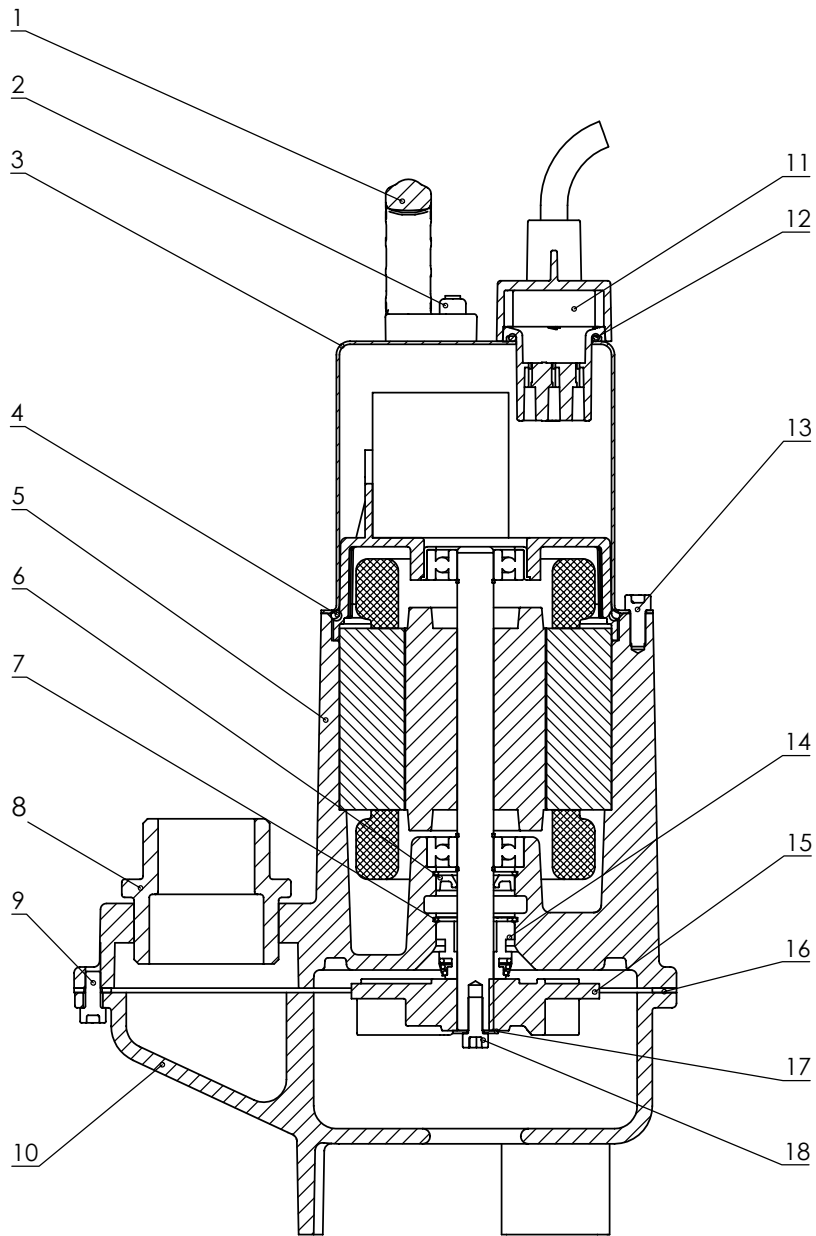

SANIMAX VERSION

KS BRACKET MUST BE POSITIONED AS LOW AS POSSIBLE

POMPDIRECT

T +31 29 445 77 12 Bloemendalerweg 14
info@pompdirect.nl 1382 KC Weesp (NL)

SULZER

SPARE PARTS LIST/ERSATZTEILLISTE
LIST DE PIÈCES DE RECHANGE
MF 334

AN-S 13.335 -04

CAD CODE:L:/ANS13335
DATE/NAME: B.McDonald/19.12.01
Product Center: IEM
Technical changes reserved
Änderungen vorbehalten
Sous réserve de modification