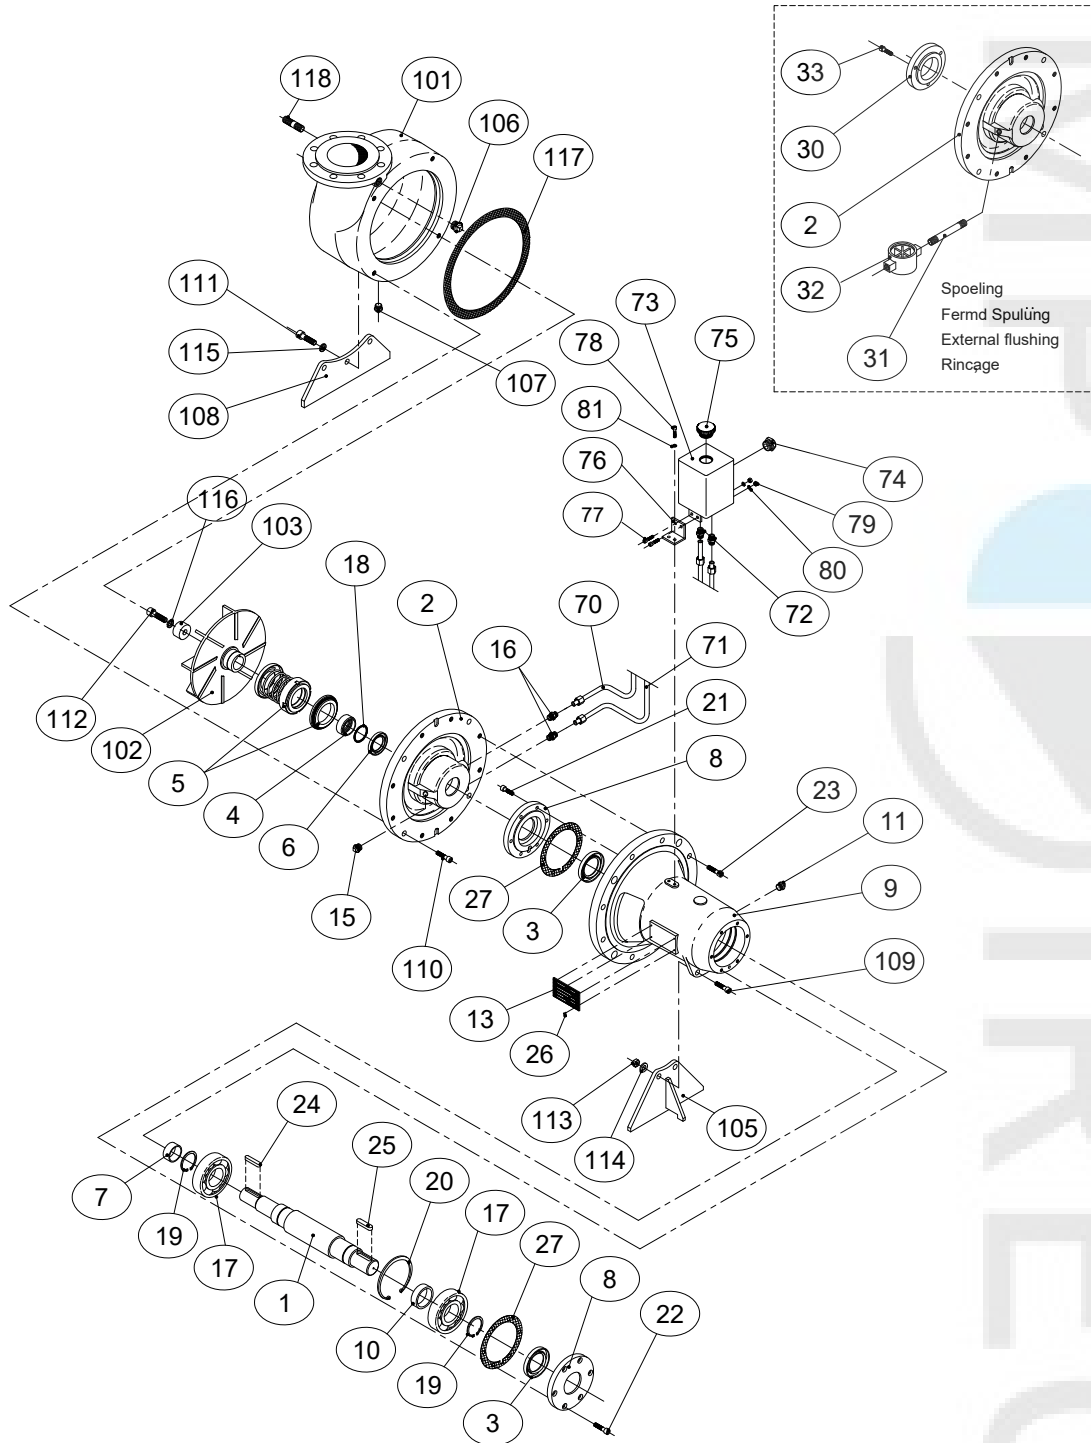

Pos	Qty	Part nr	Robot nr	Description	Pattern	Material
107	1	9B1720	R709-127	Plug	G 3/8" Nr. 290	Fe galv.
110	7	9B4456	R754-113	Hexagon socket screw	M12x 50	AISI 316
112	1	9B4454 repl	R754-111	Hexagon socket screw	M12x 40	
116	1	9B4725	R758-074	Lock washer	(M12)	
117	1		R760-108	Gasket	Ø435xØ340x0.4	
Supplement support horizontal installation						
105	1		R710-312-ST	Bearing housing support	H hh280	
	(1)		R710-275-ST	Bearing housing support	H (GP) hh280	
108	1		R710-311-ST	Volute support	H BW4000hp/6000 hh280	
	(1)	706217	R710-272-ST	Volute support	H BW6000 BWP60-60 (GP) hh280	S235JR
109	2	9B4454 repl	R754-111	Hexagon socket screw	M12x 40	
111	4	9B4451 repl	R754-112	Hexagon socket screw	M12x 25	
113	2	9B3806 repl	R755-083	Nut	M12	
114	2	9B4725	R758-074	Lock washer	(M12)	
Supplement Found. plate, coupling and motor IEC160/180						
203	(1)	76347S	R710-288-ST	Motor support	IEC160 hh280	S235JR
	(1)	76348S	R710-291-ST	Motor support	IEC180 hh280	S235JR
	(1)	77166S	R710-294-ST	Motor support	IEC200 hh280	S235JR
	(1)	76350S	R710-296-ST	Motor support	IEC250 hh280	S235JR
204	(1)		R710-206	Protecting hood	IEC160/180	
	(1)		R710-118	Protecting hood	IEC 200	
208	(4)	9B3055	R753-101	Hexagon tap bolt	M12x 40	AISI 316
	(4)		R753-130	Hexagon-head bolt	M16x 60	
	(4)	9B3141	R753-165	Hexagon-head bolt	M20x 80	AISI 316
209	4		R753-156	Hexagon tap bolt	M 8x 20	
214	(4)	9B3806 repl	R755-083	Nut	M12	
	(4)	9B3807 repl	R755-086	Nut	M16	
	(4)	9B3808 repl	R755-078	Nut	M20	
216	4	9B4725	R758-074	Lock washer	(M12)	
217	(4)	9B4725	R758-074	Lock washer	(M12)	
	(4)	9B4726	R758-082	Lock washer	(M16)	AISI 316
	(4)		R758-093	Washer	(M20)	
Option: seal flushing						
30	1		R711-131-GG	Baffle plate	BW3/4/5000	
31	1	706232	R716-029	Pipe nipple	R3/8 x 150	AISI 316
32	1		R716-045	Flow indicator		
33	3	9B4430 repl	R754-077	Hexagon socket screw	M 8x 20	
34	3	9B4723	R758-077	Lock washer	(M 8)